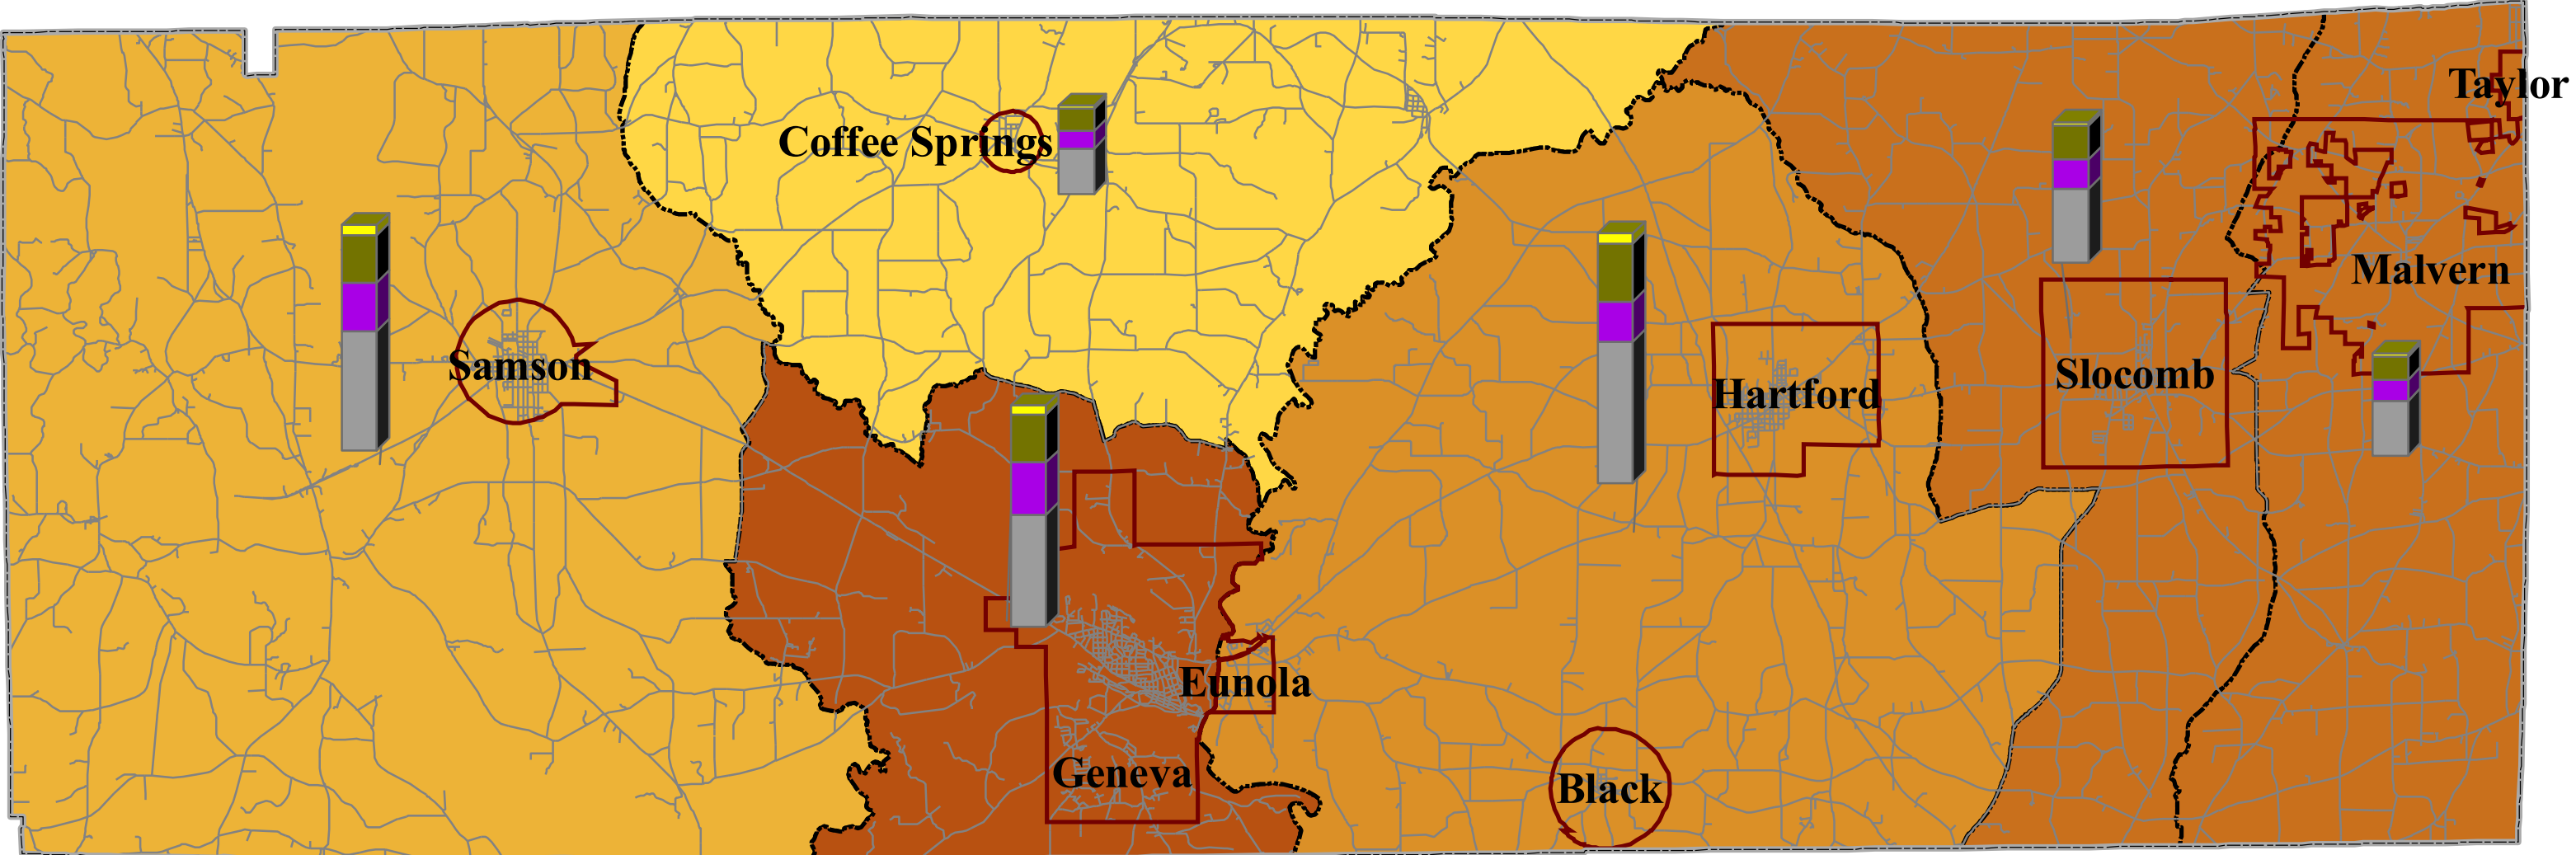

# Geneva County Common Origins

0 2 4 8 Miles

**LEGEND**

	Unemployed		Population Density < 28.78
	Elderly		28.78 - 30.16
	Poverty		30.17 - 42.77
	Disabled		42.78 - 55.01
			55.02 - 91.86

Source: U.S. Census Bureau, 2000 SF3 Data

\*Demographics are displayed by Census Tract with Unemployed multiplied by 10 for scaling purposes