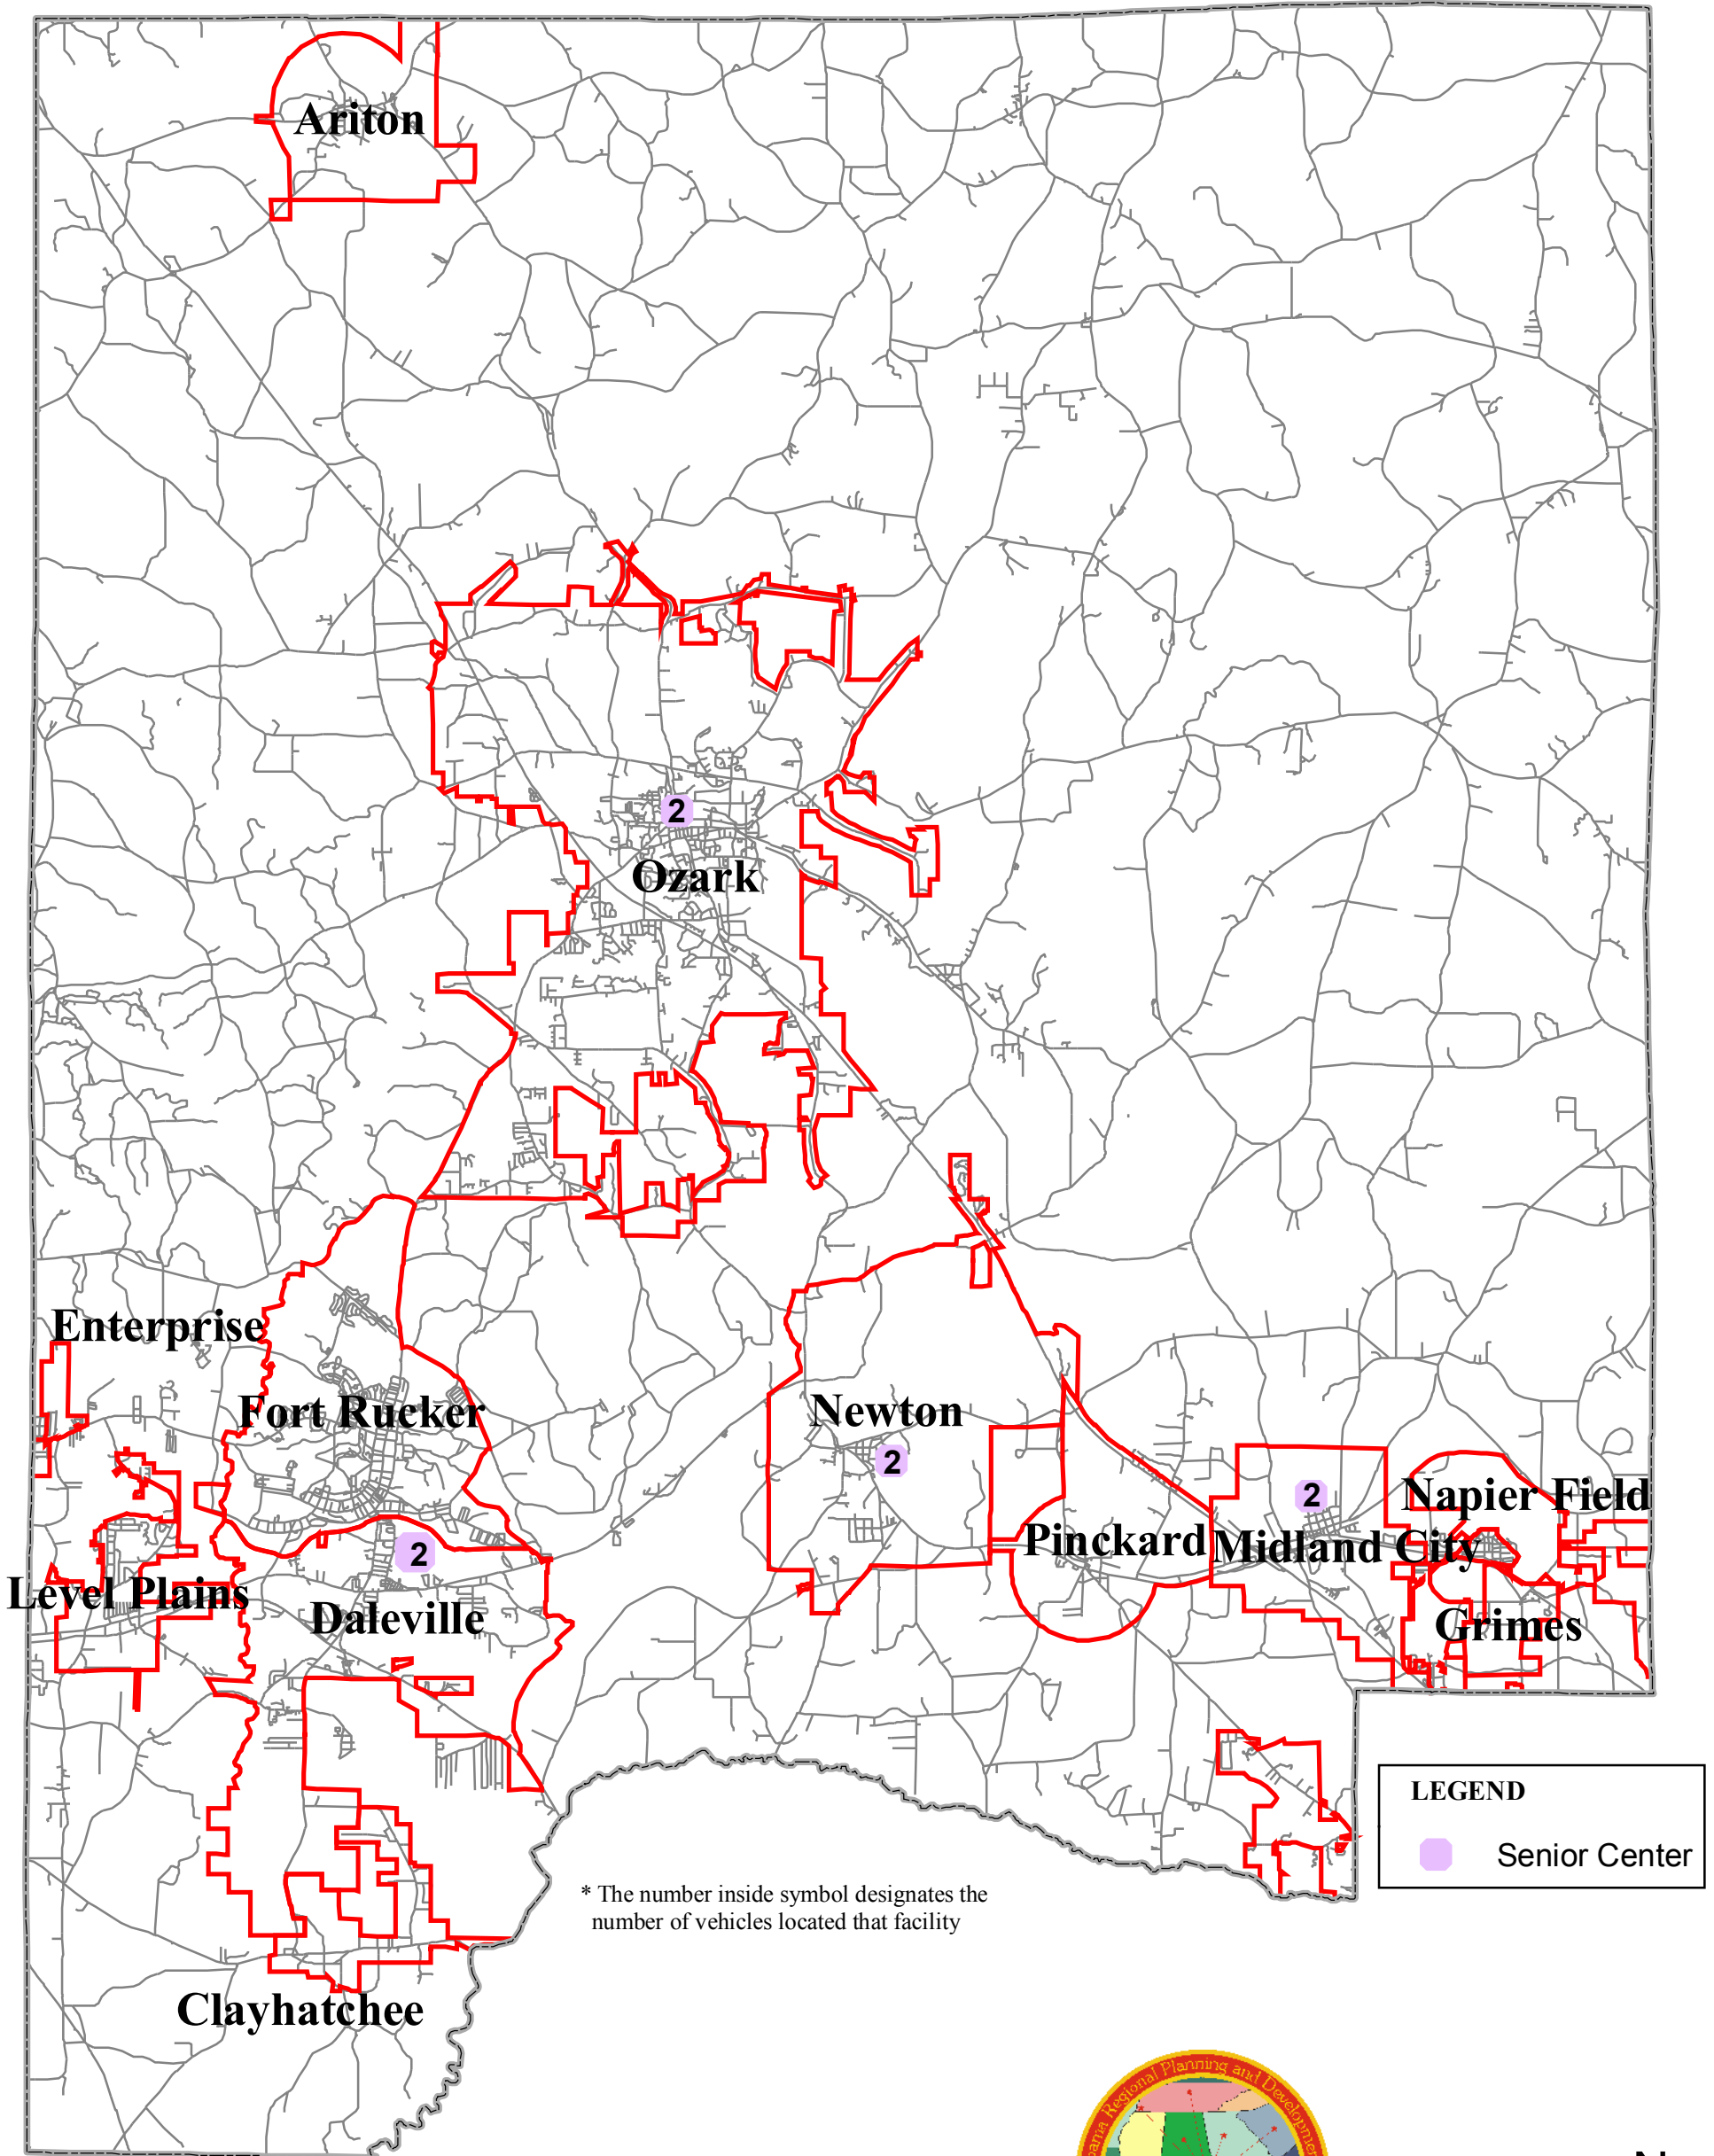

Dale County Transportation Resources

LEGEND

● Senior Center

* The number inside symbol designates the number of vehicles located that facility