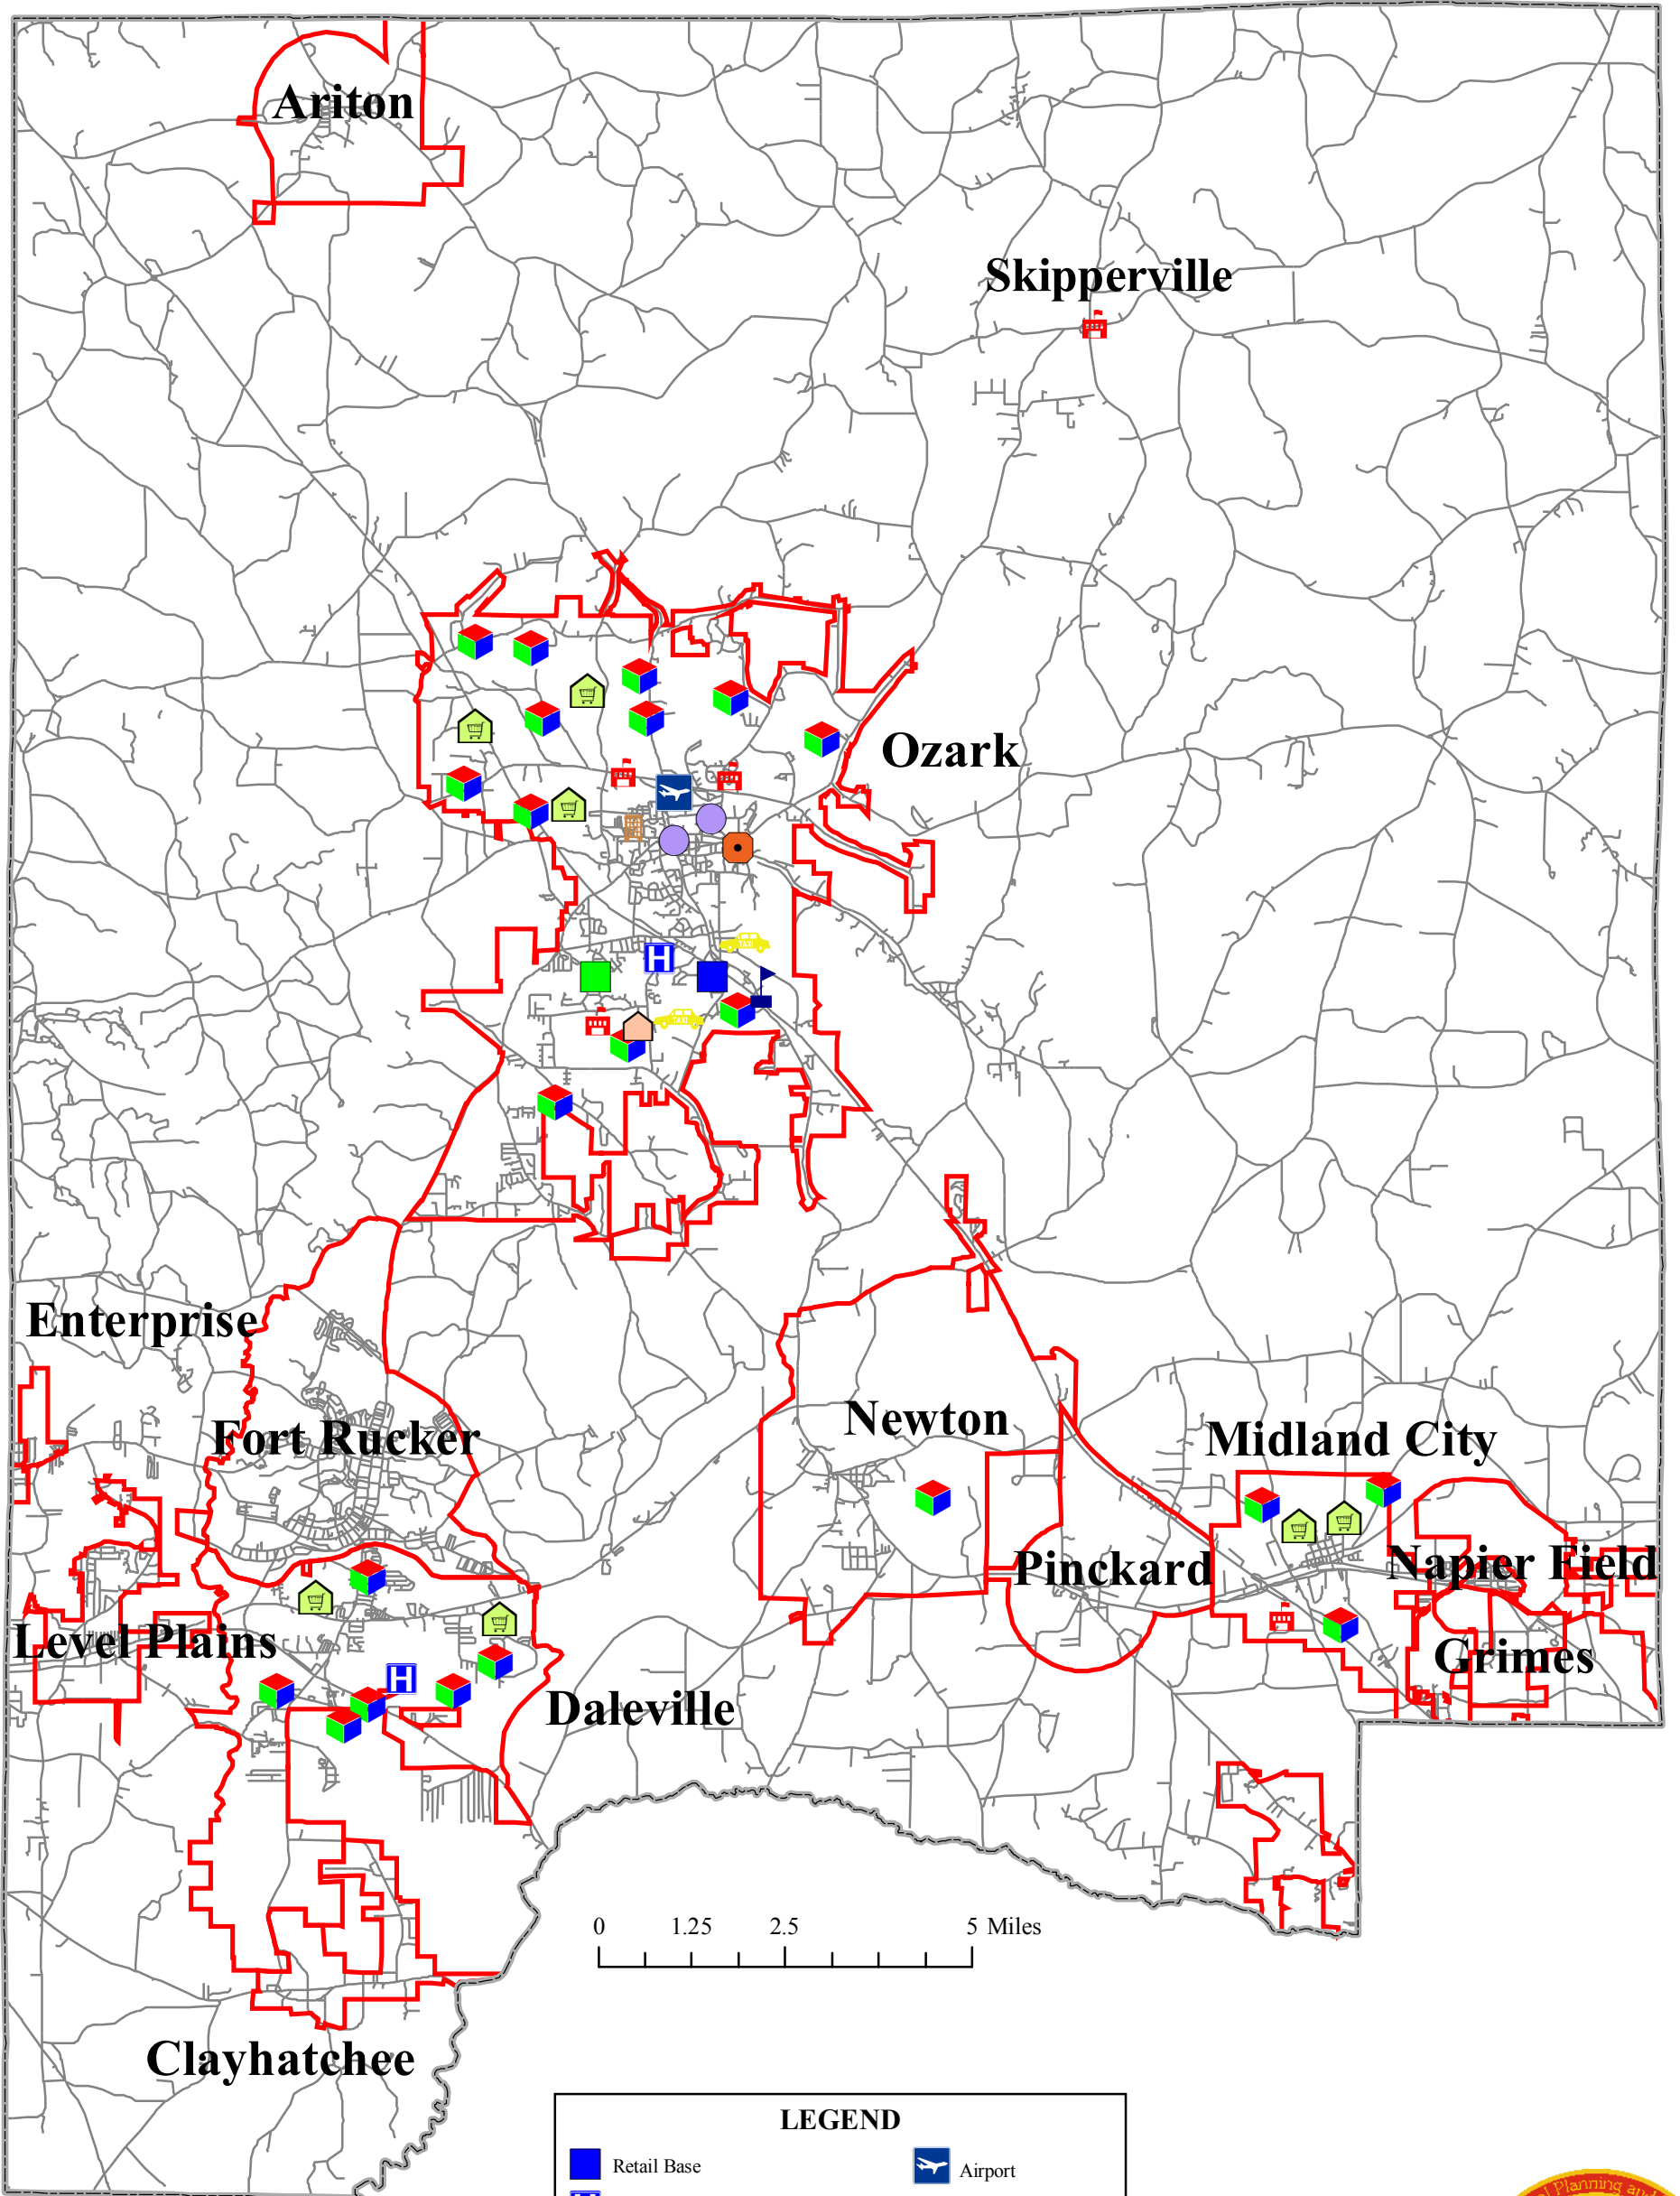

Dale County Common Destinations

LEGEND

 Retail Base	 Airport
 Hospital	 Cab Company
 County Health Department	 High School
 Dialysis Center	 Community College
 Department of Human Resources	 Childcare Center
 Mental Health & Mental Retardation	 Grocery Store
 Senior Center	