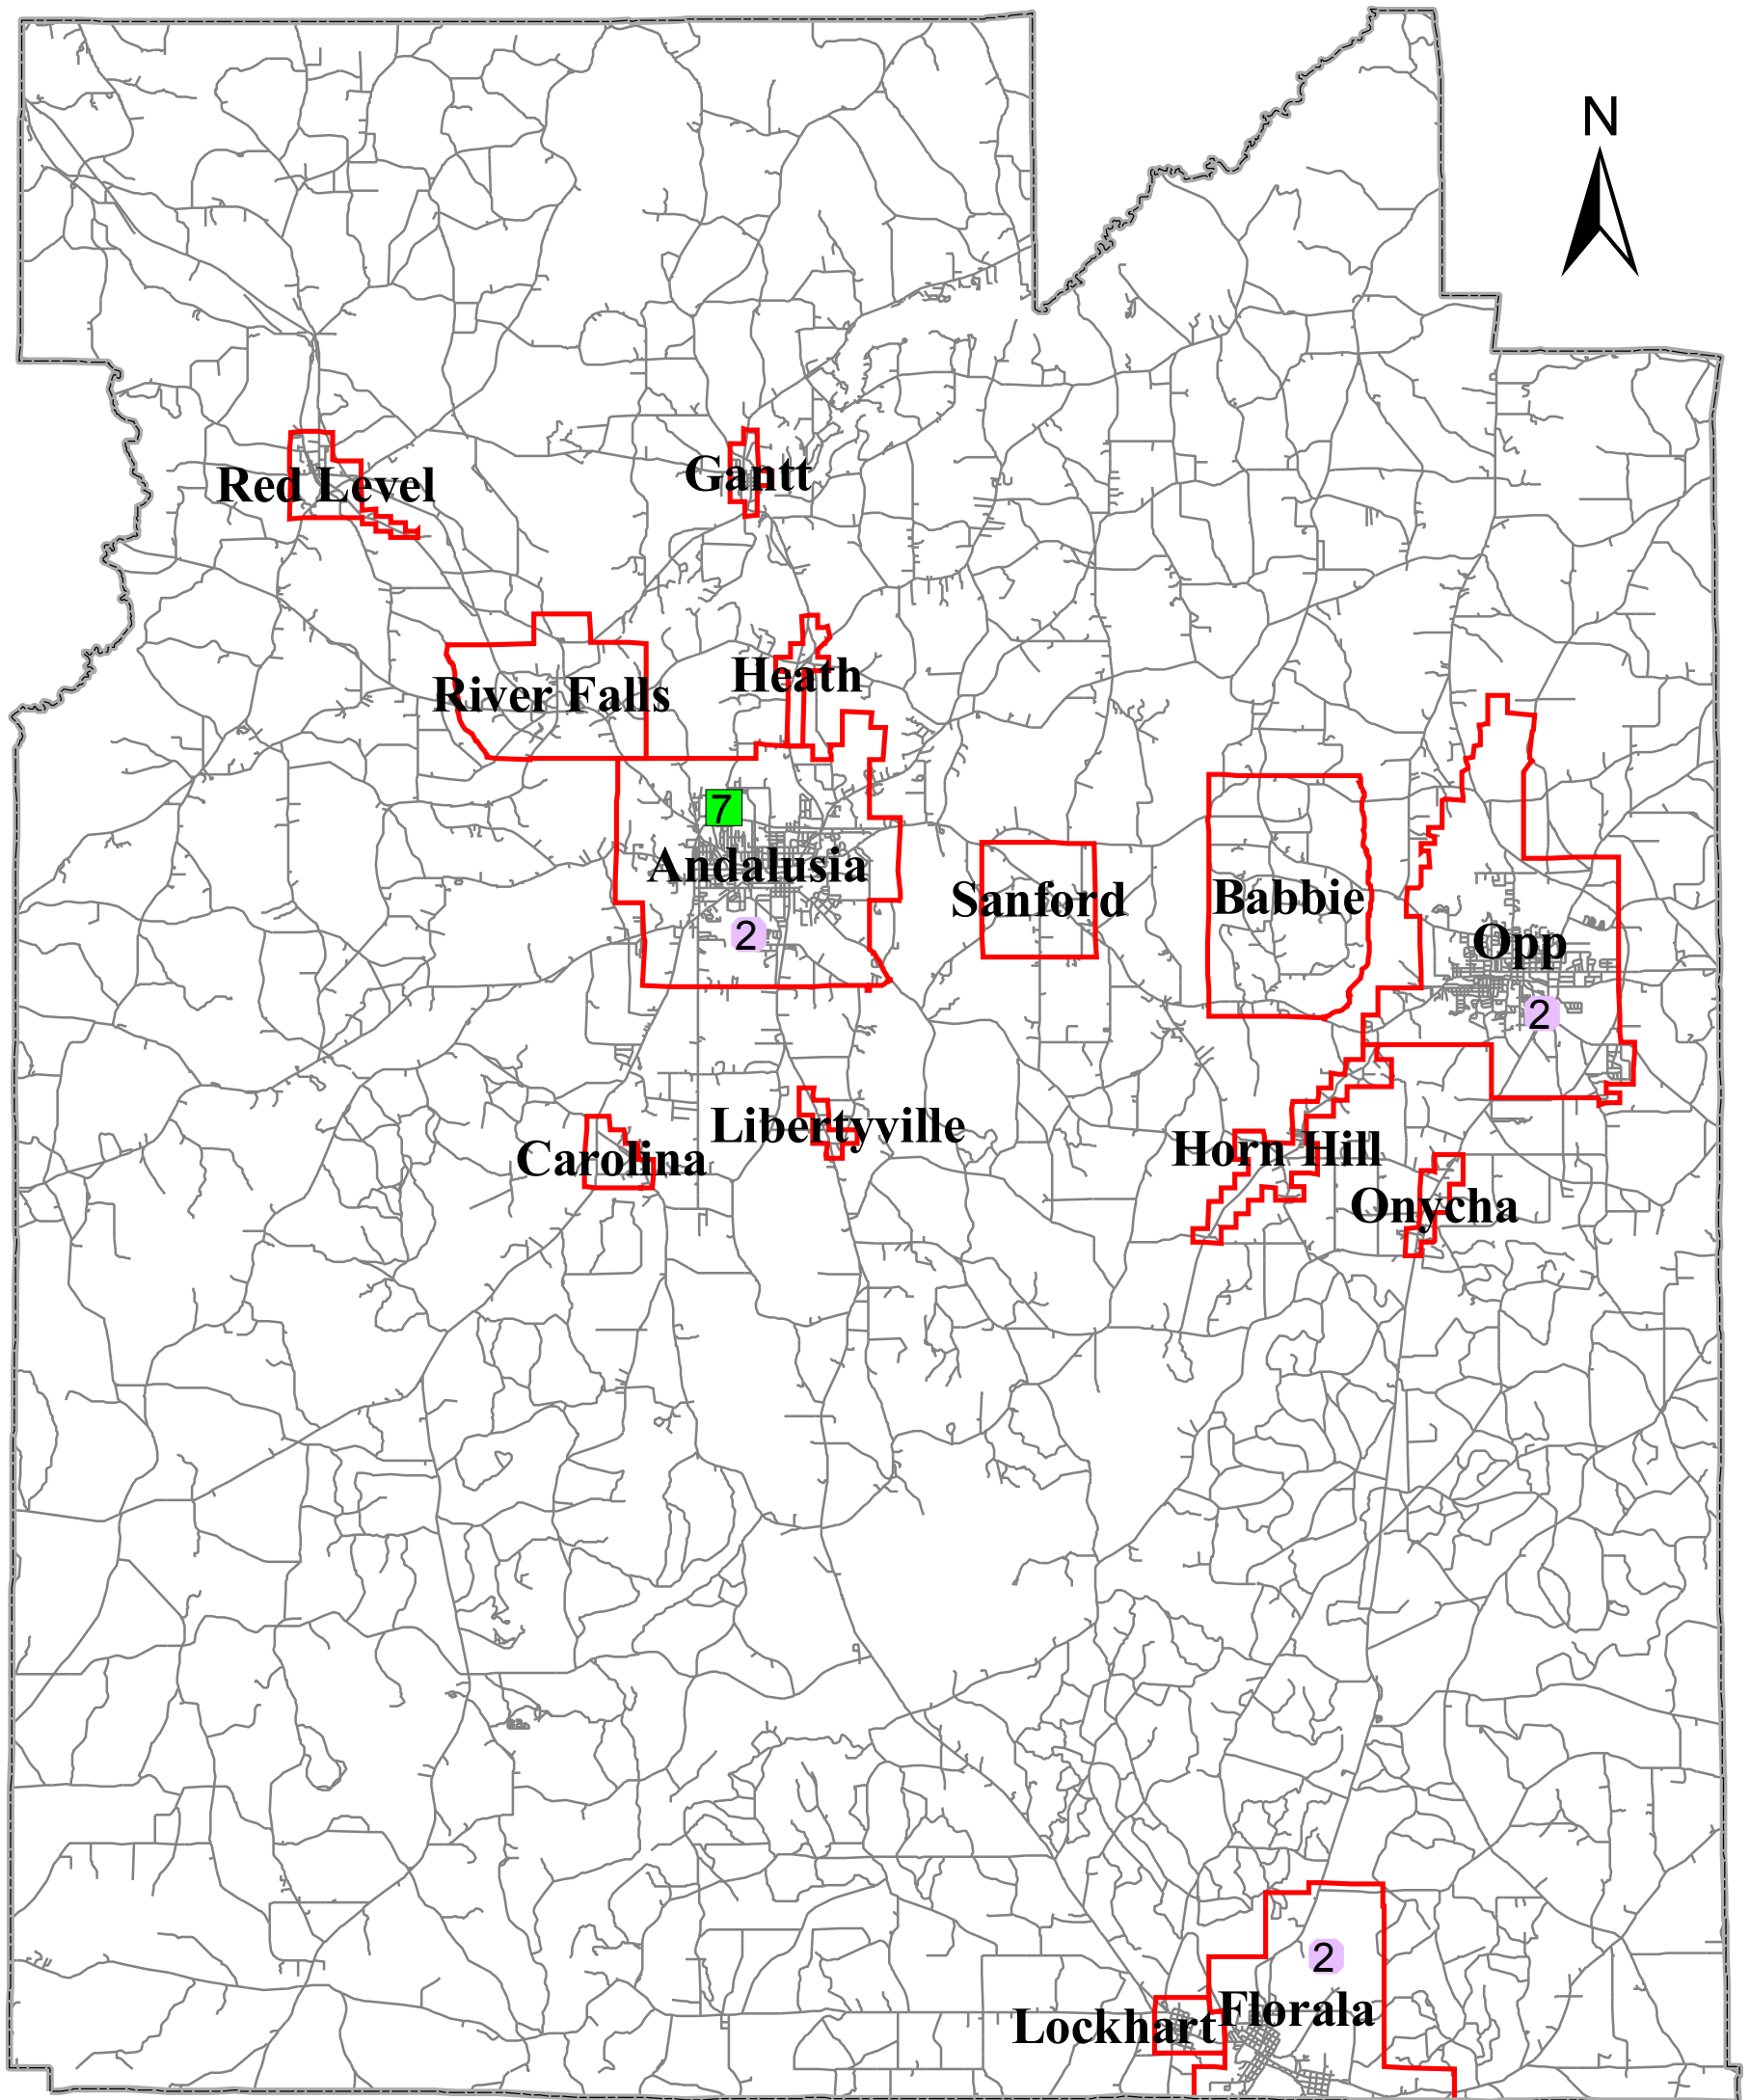

# Covington County Transportation Resources

\* The number inside symbol designates the number of vehicles located that facility

LEGEND	
	Senior Center
	Transit