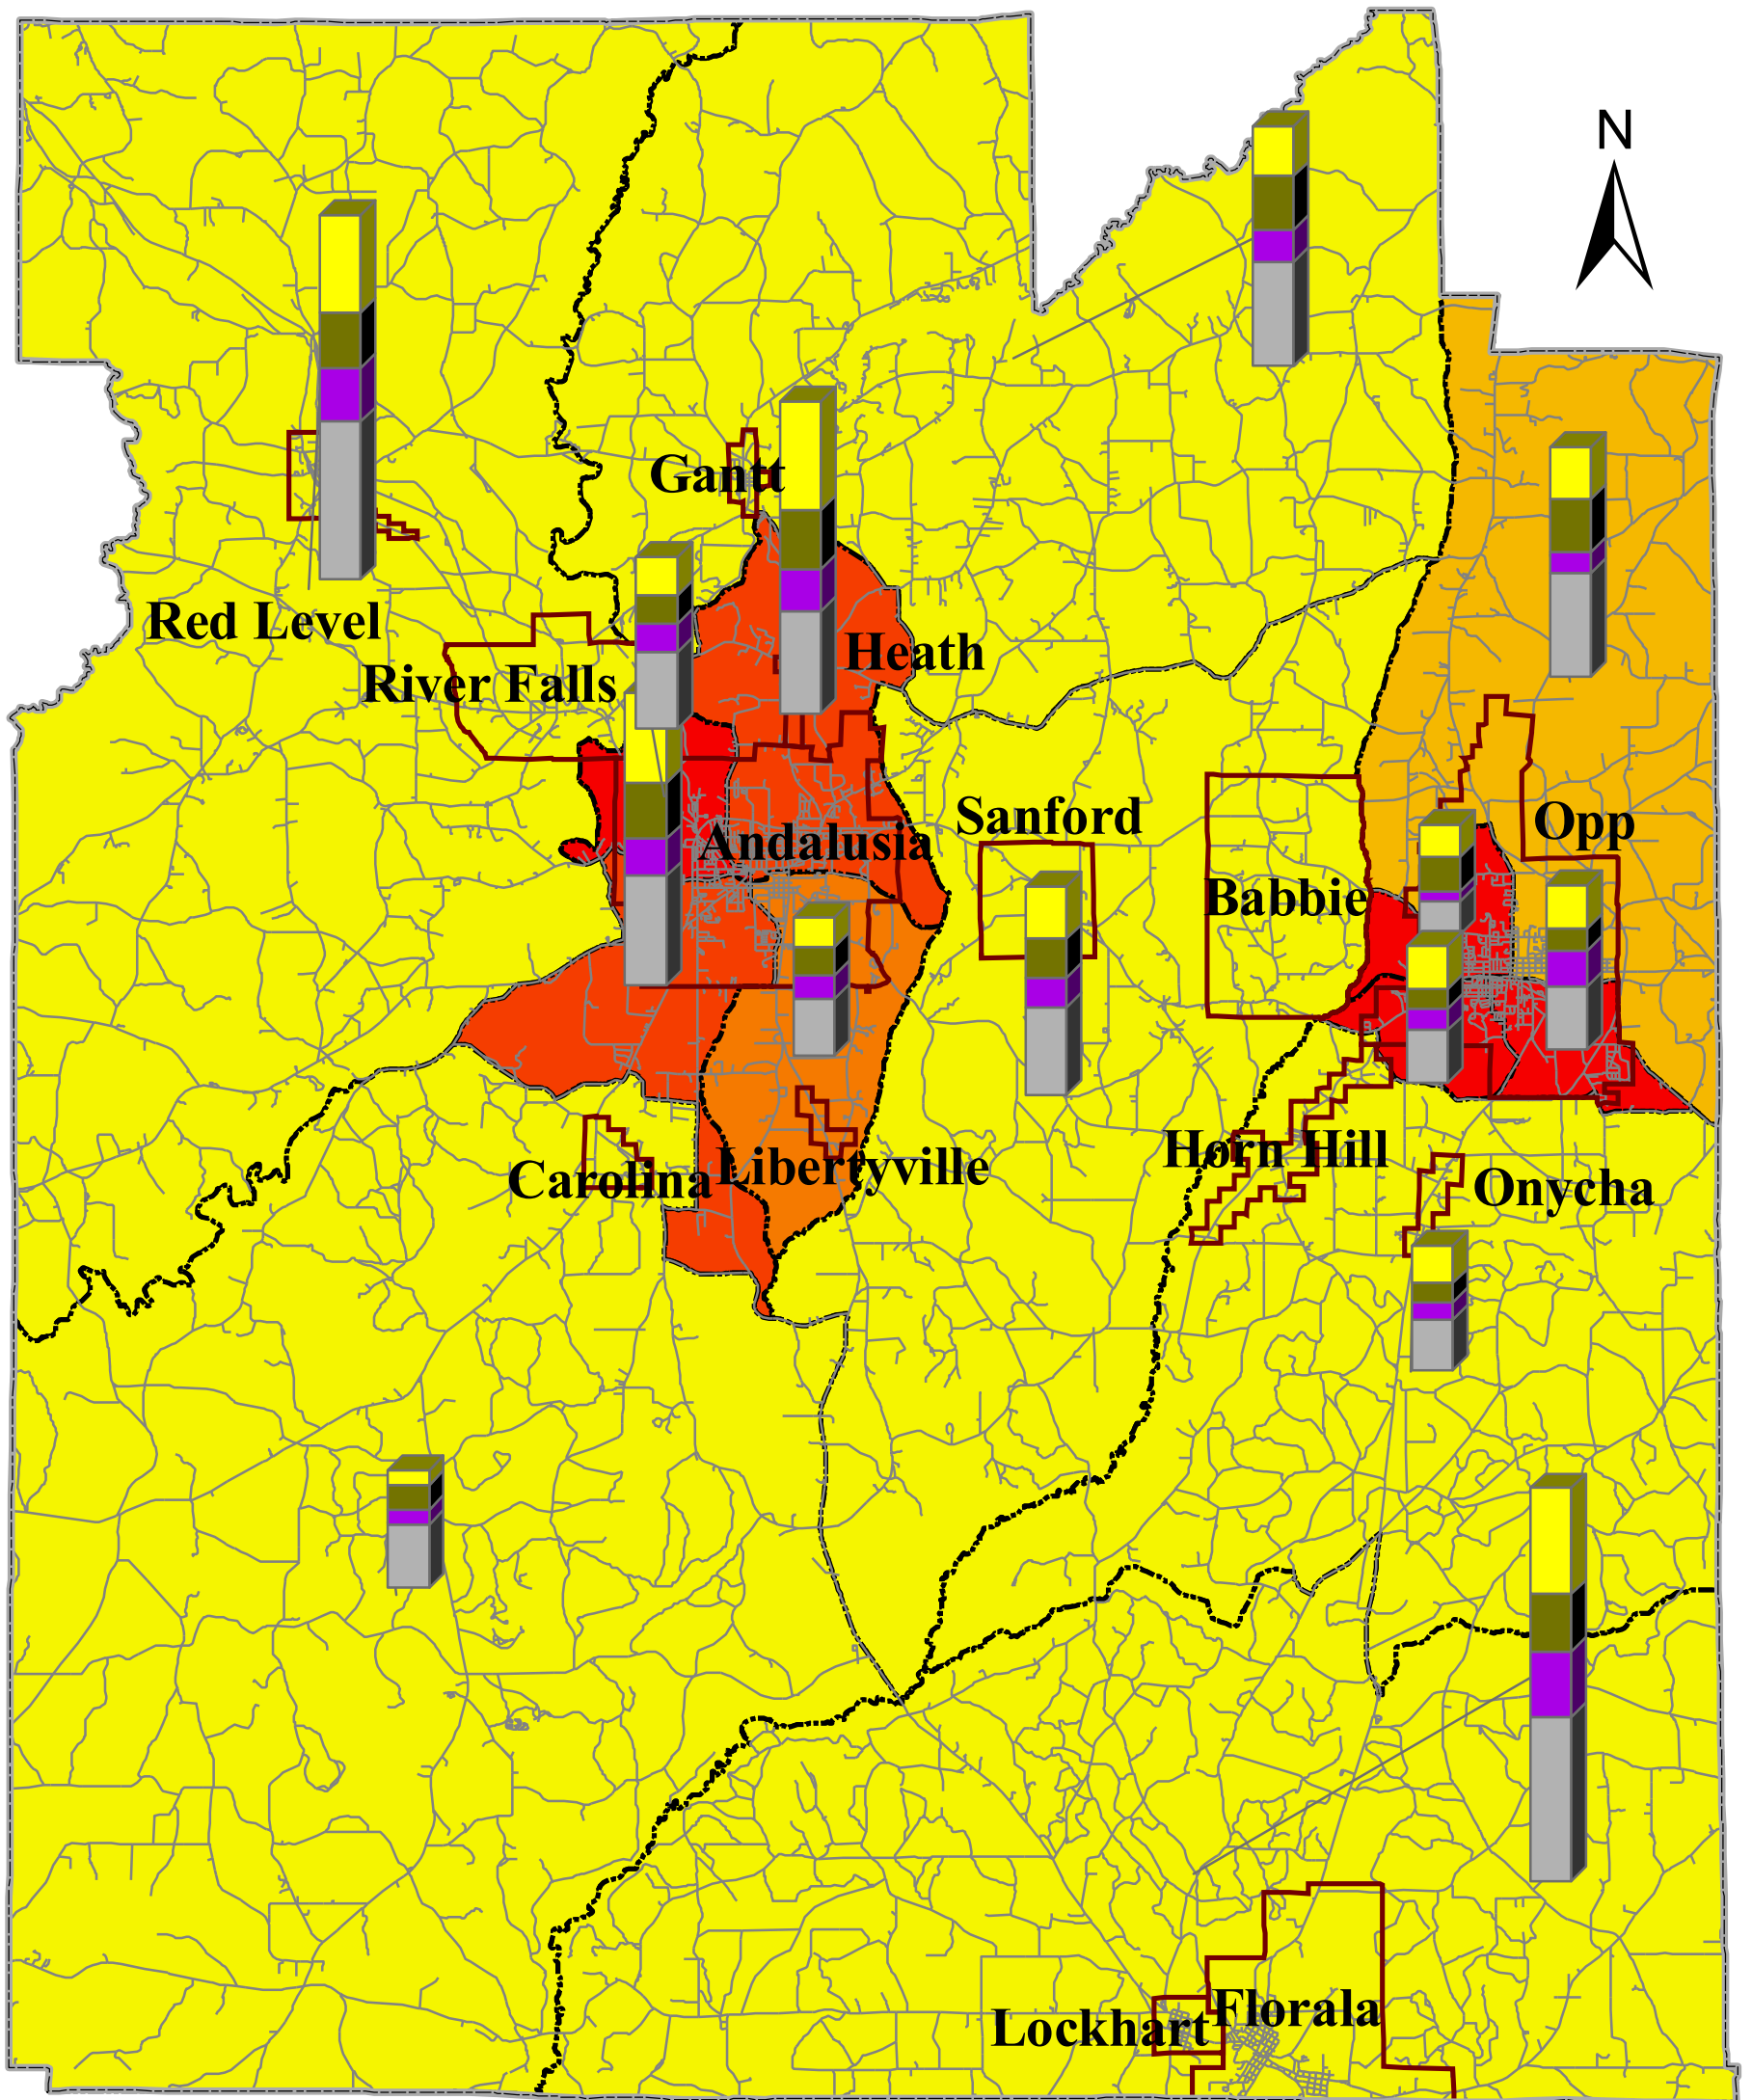

# Covington County Common Origins

0 3.75 7.5 15 Miles

Source: U.S. Census Bureau, 2000 SF3 Data

\*Demographics are displayed by Census Tract with Unemployed multiplied by 10 for scaling purposes

LEGEND	
	Unemployed Population Density
	Elderly
	Poverty
	Disabled
	8.09 - 28.06
	28.07 - 53.34
	53.35 - 136.01
	136.02 - 206.61
	206.62 - 353.91