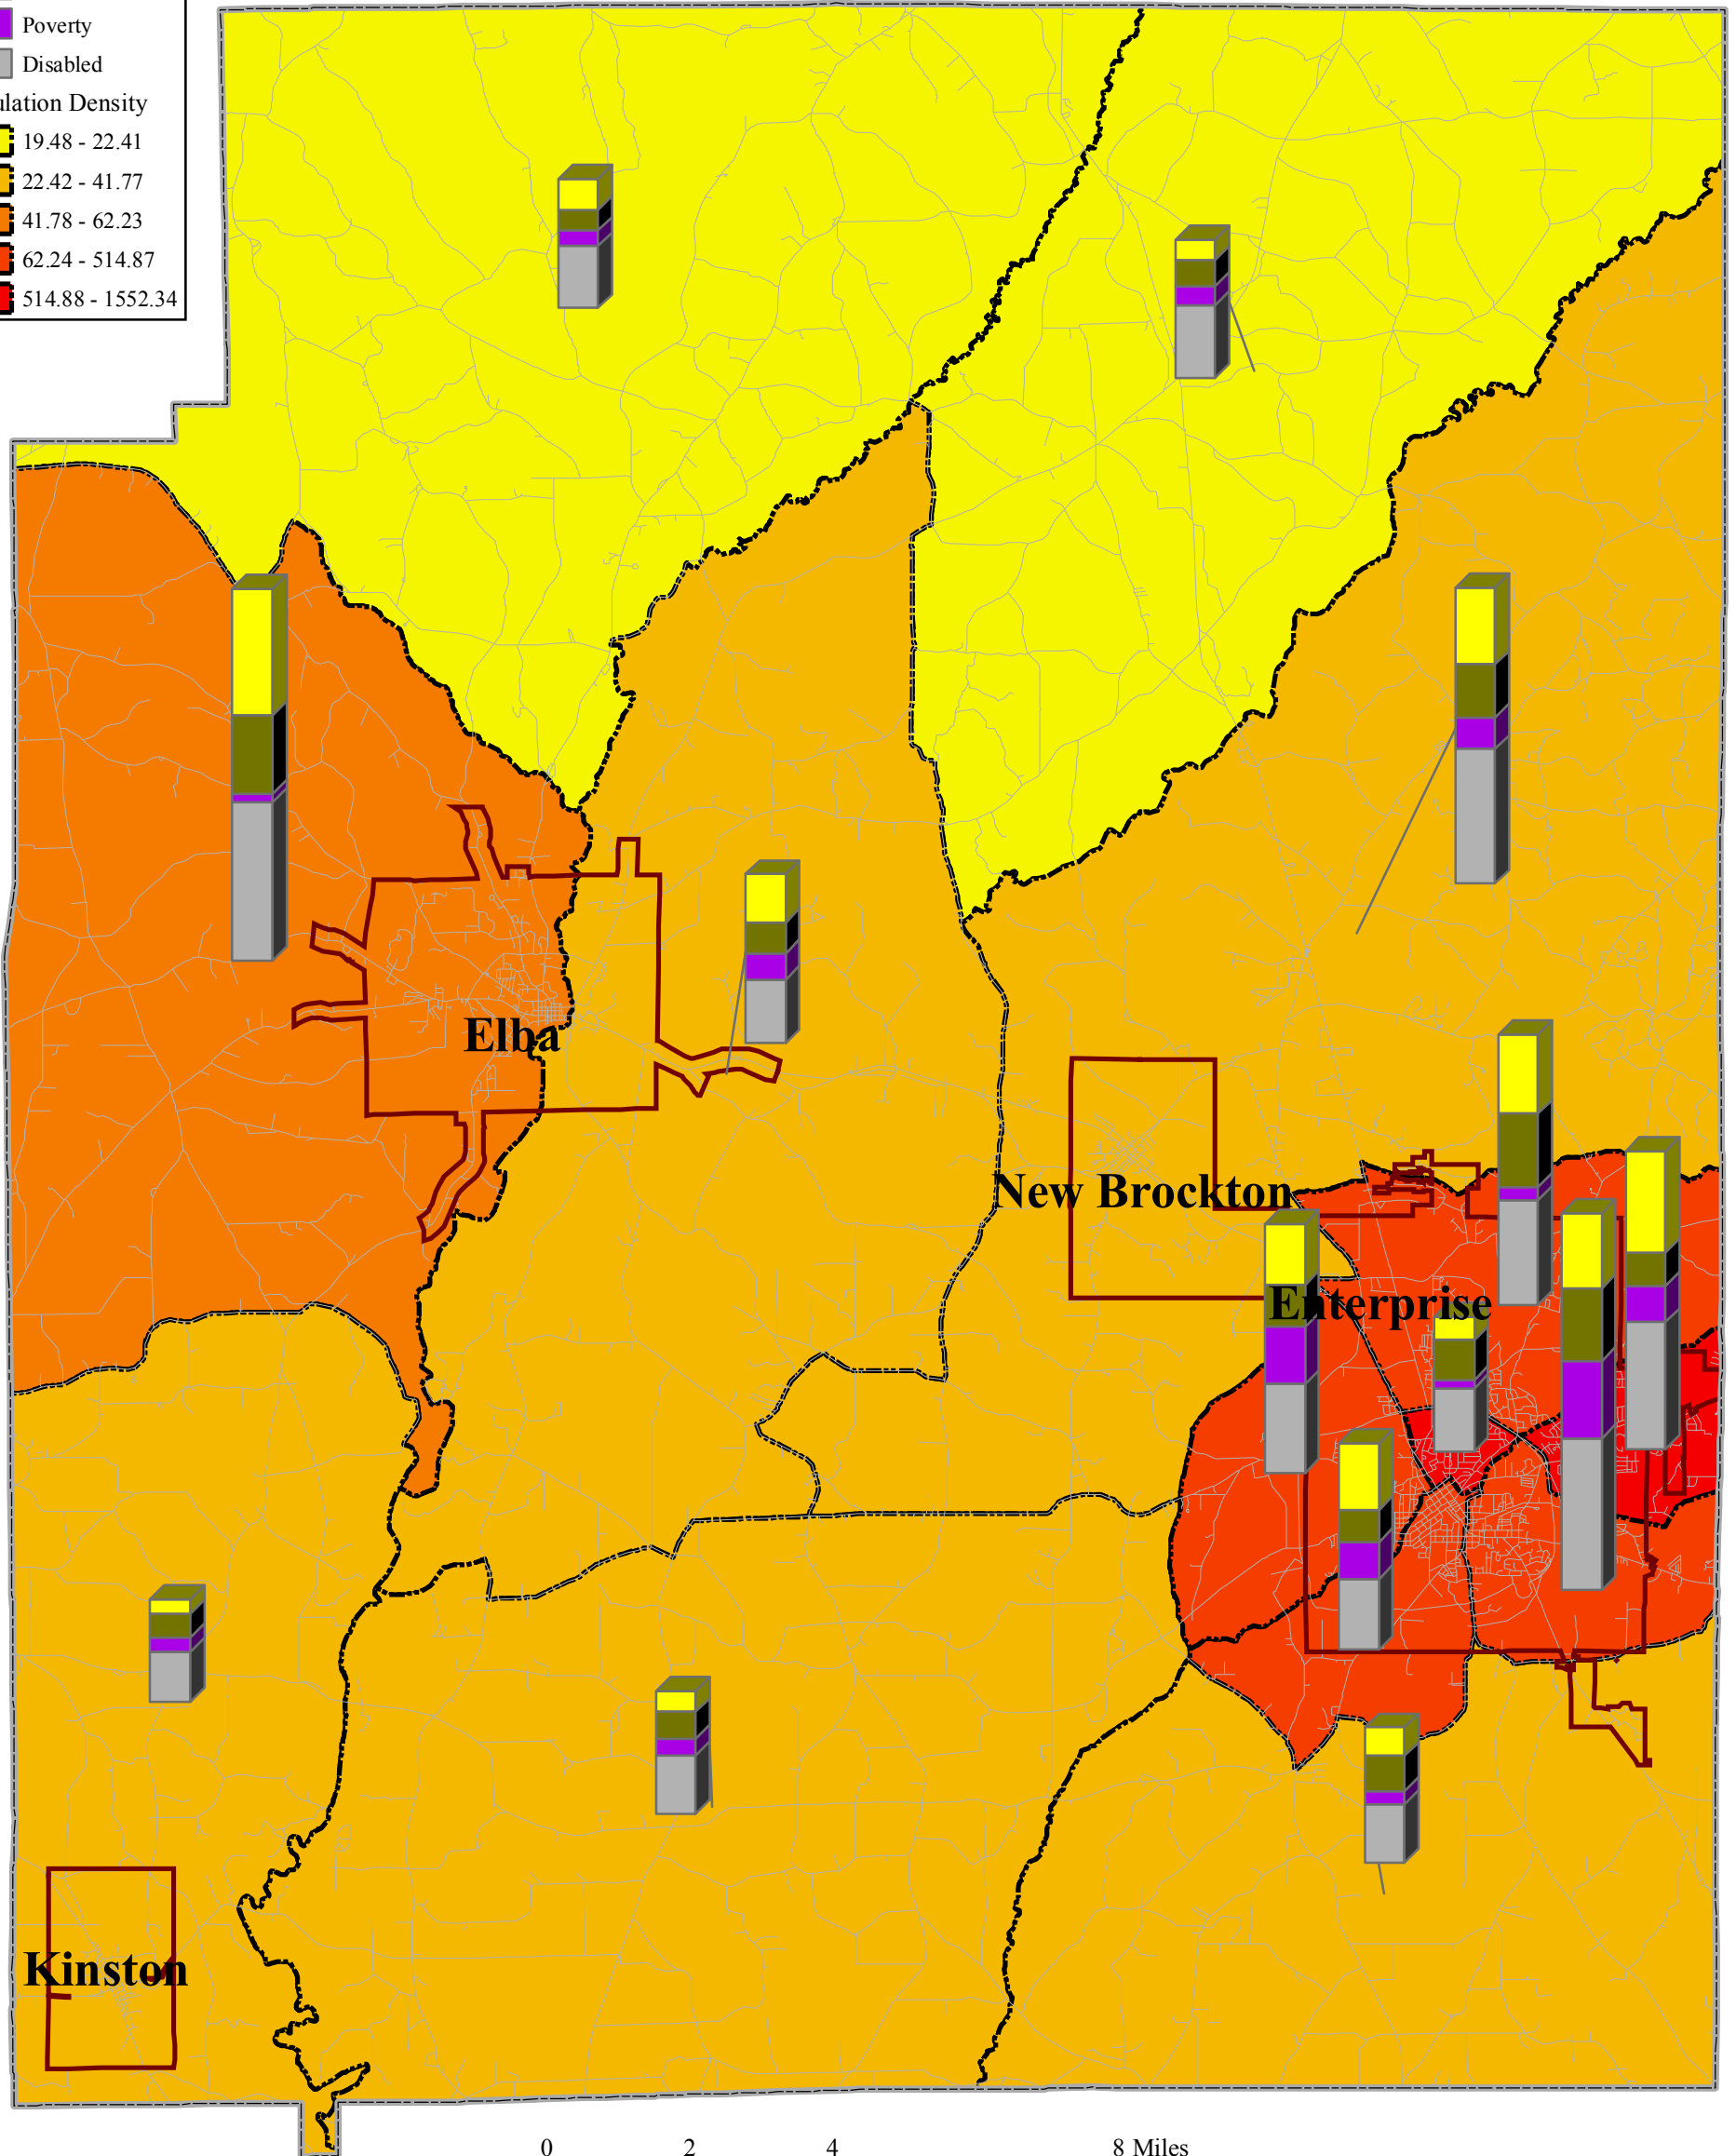

Coffee County Common Origins

Source: U.S. Census Bureau, 2000 SF3 Data

*Demographics are displayed by Census Tract with Unemployed multiplied by 10 for scaling purposes