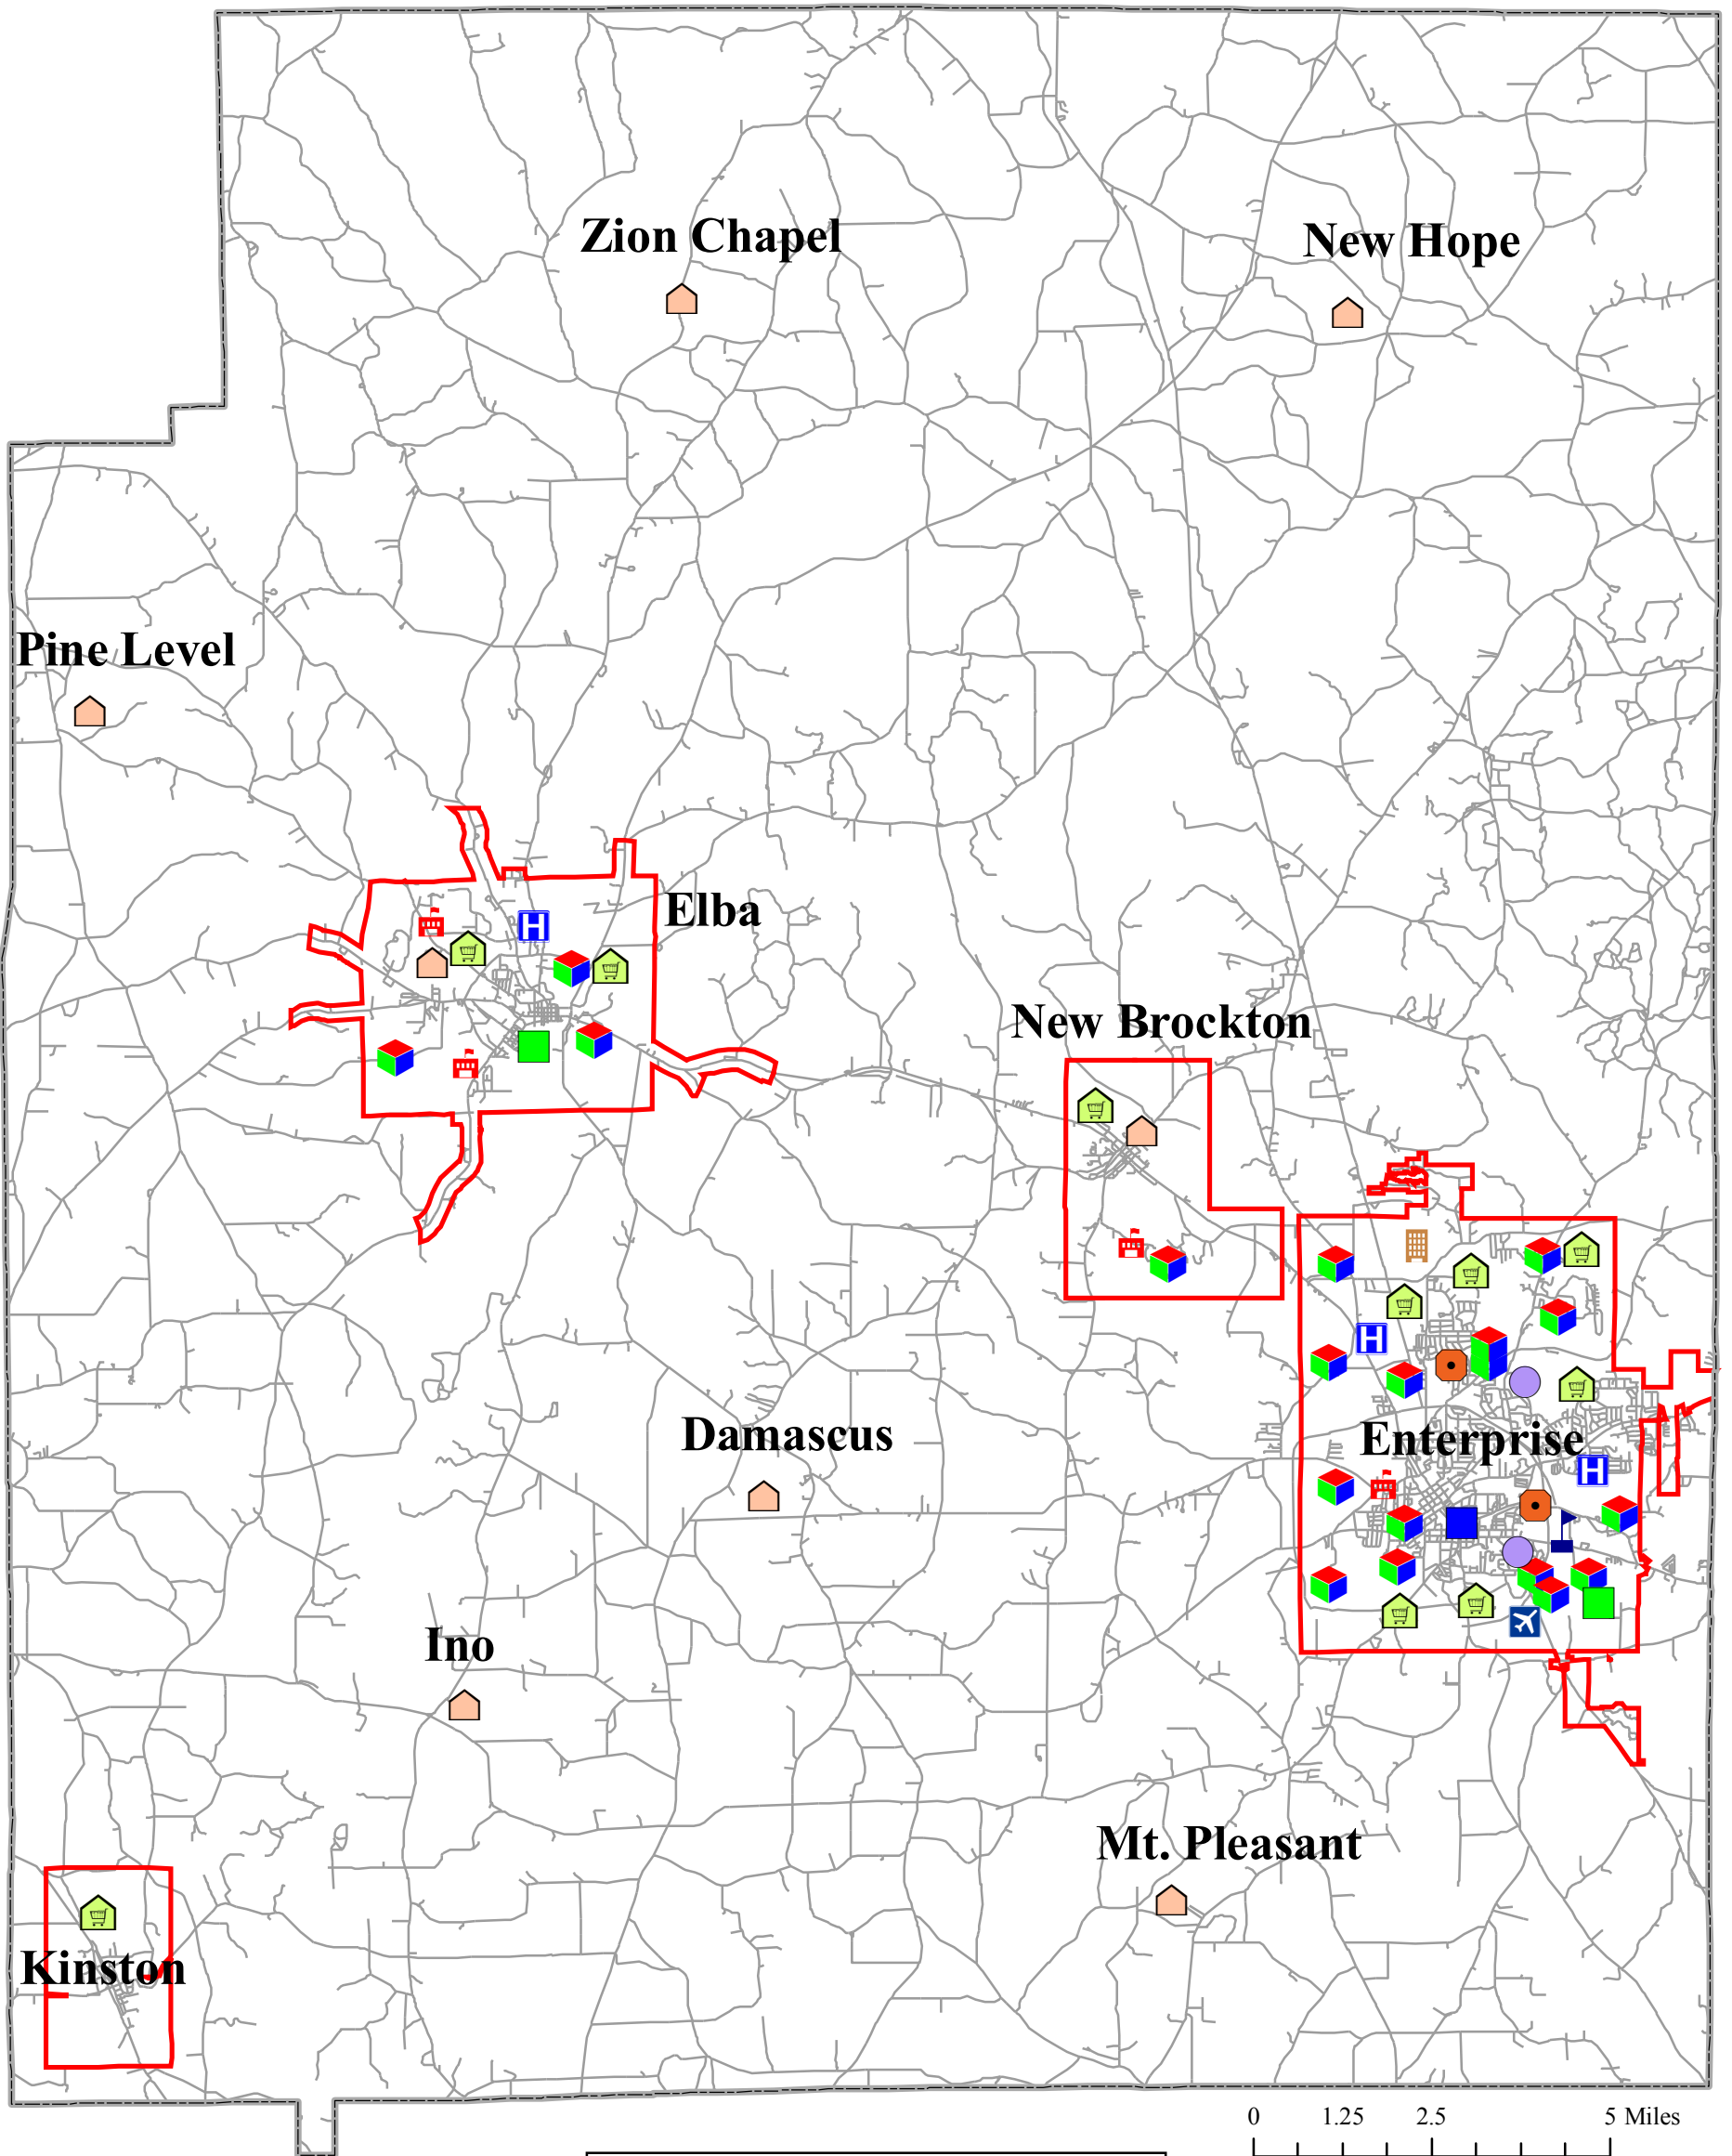

Coffee County Common Destinations

LEGEND

Retail Base	Cab Company
Hospital	High School
County Health Department	HS Equivalent Program
Dialysis Center	Community College
Department of Human Resources	Childcare Center
Mental Health & Mental Retardation	Grocery Store
Senior Center	
Airport	