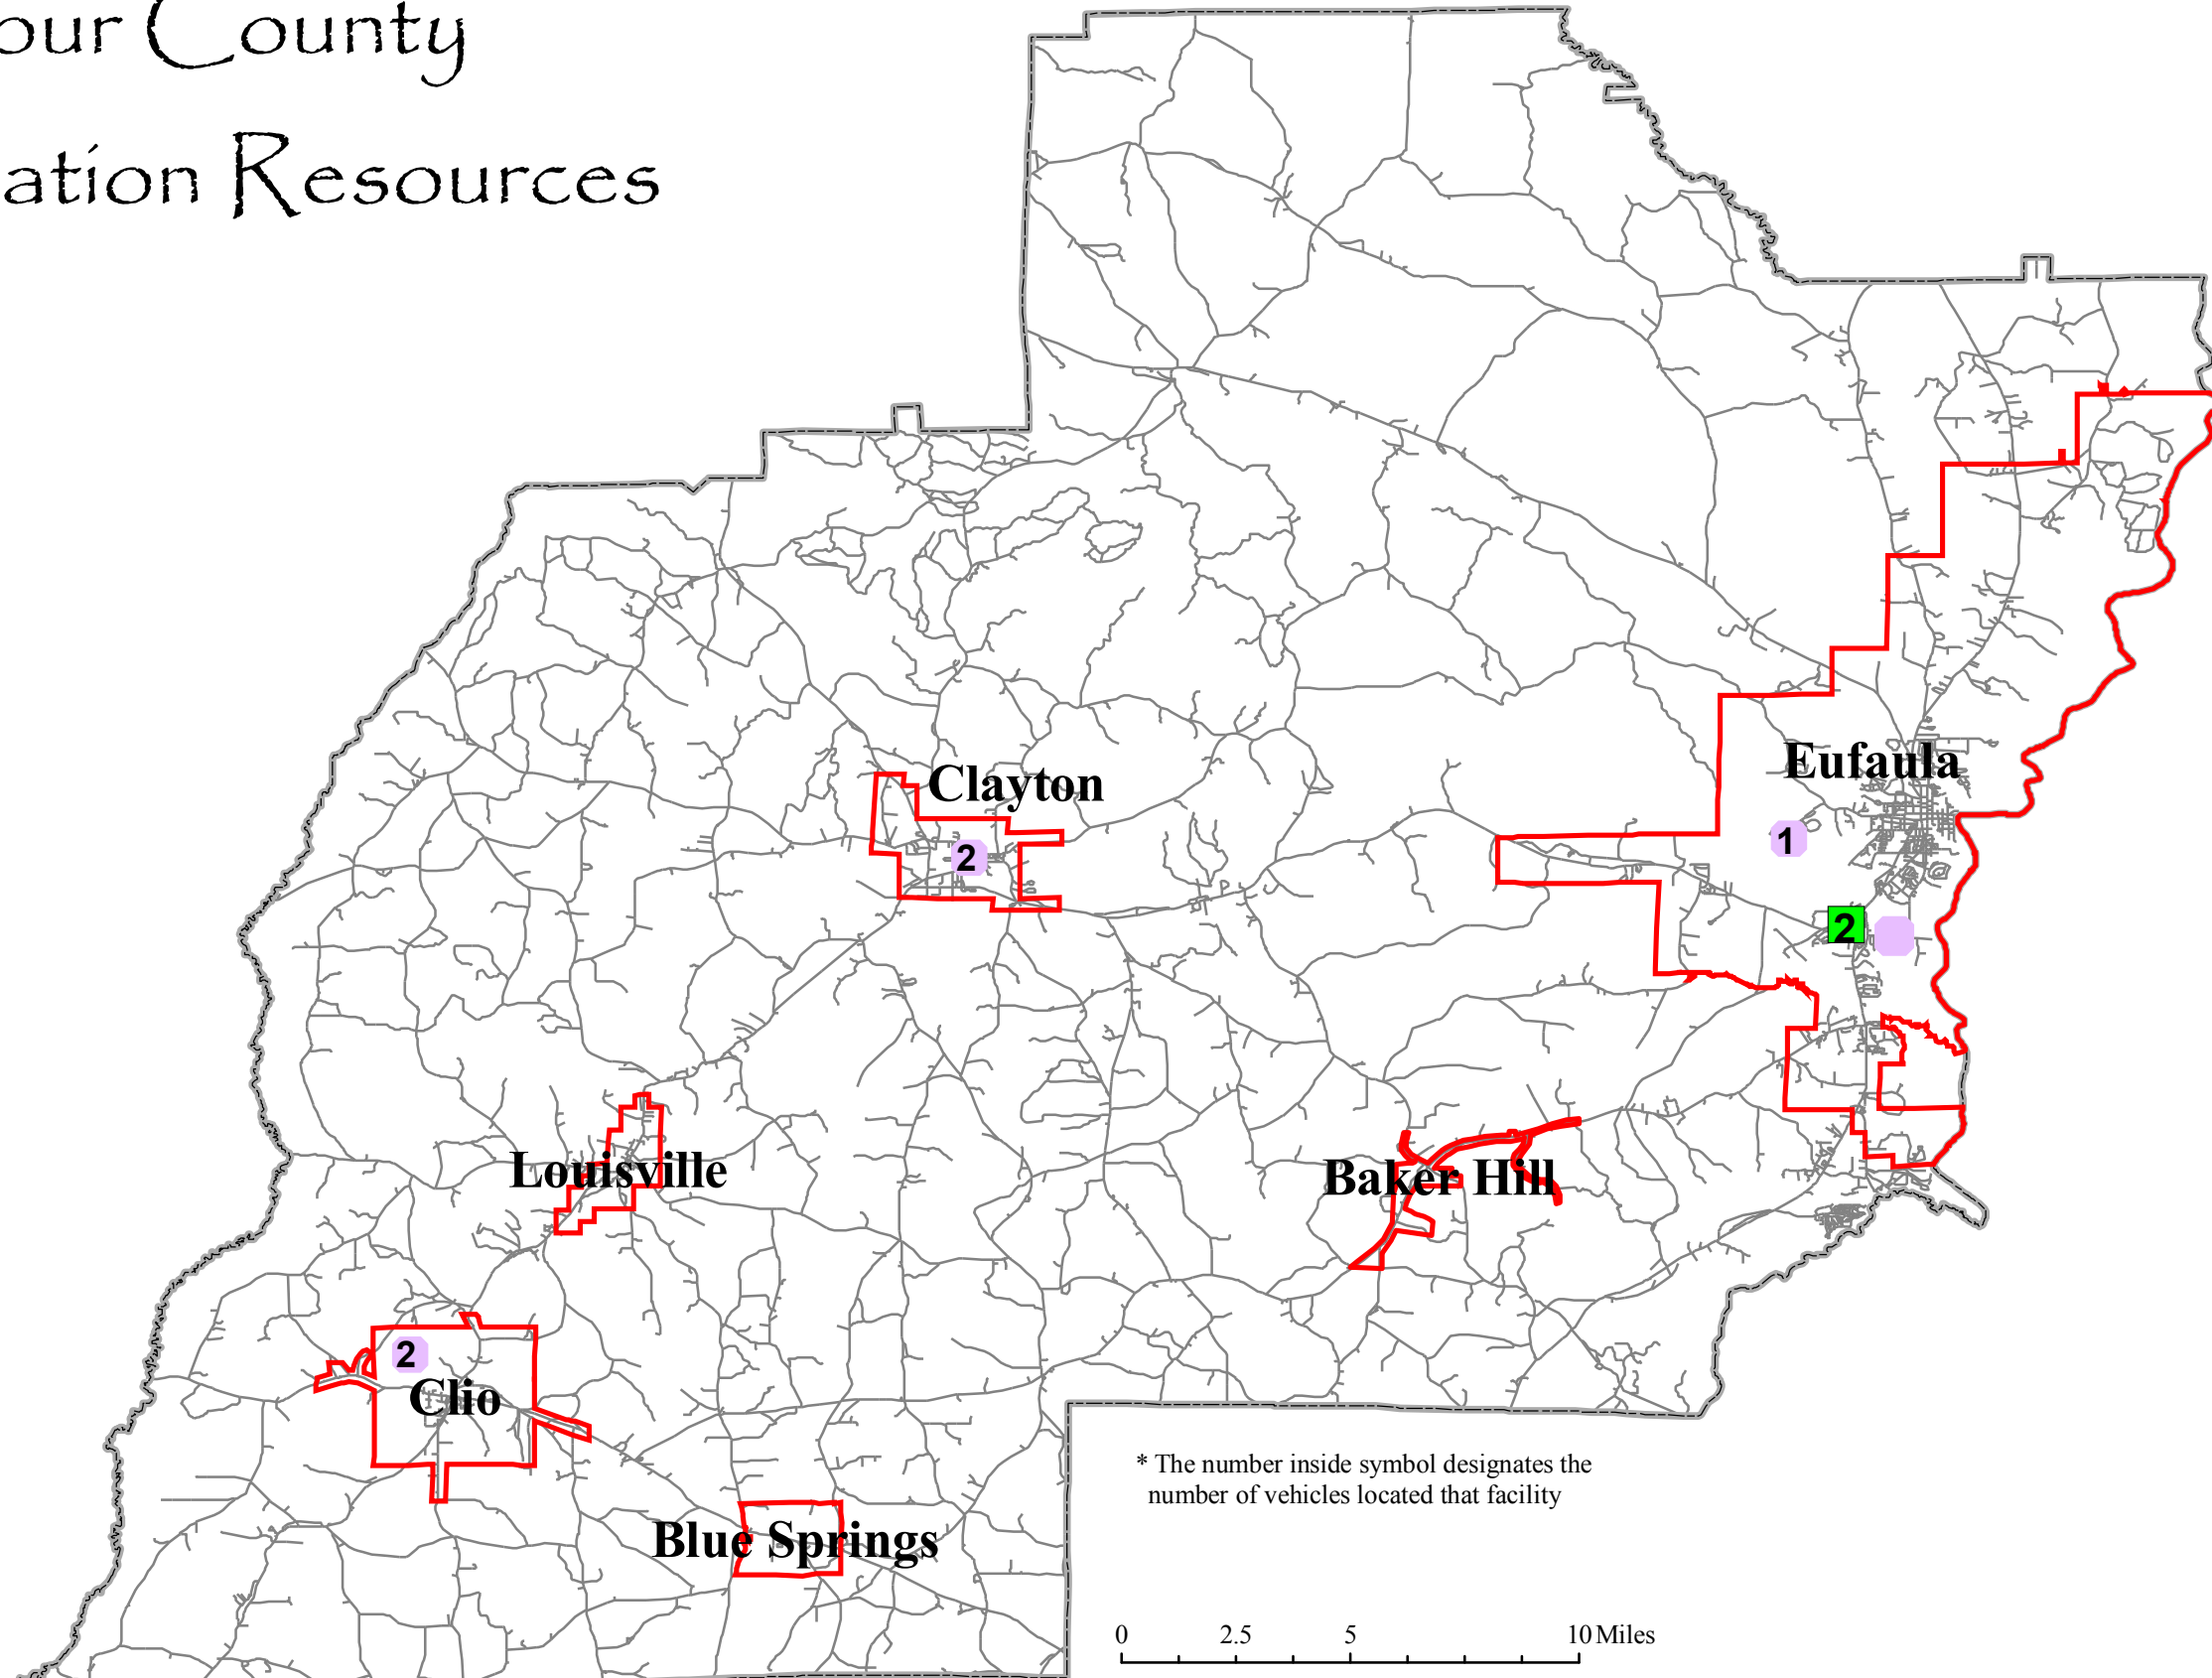

Barbour County Transportation Resources

LEGEND

- Senior Center
- Transit

* The number inside symbol designates the number of vehicles located that facility

0 2.5 5 10 Miles